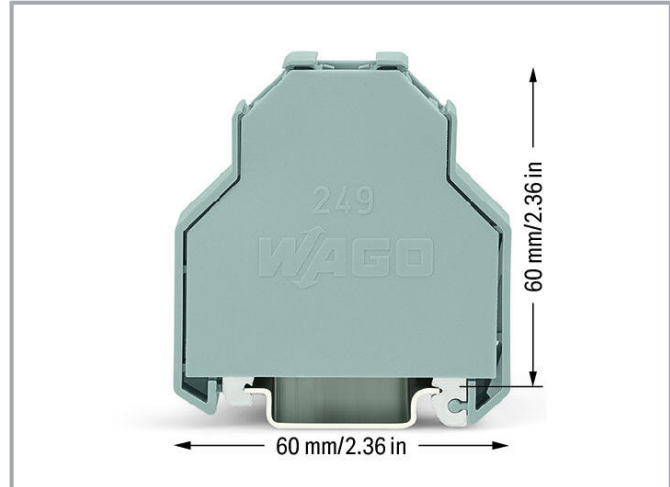

Data sheet | Item number: 249-198

Screwless end stop; 14 mm wide; for DIN-rail 35 x 15 and 35 x 7.5; gray

www.wago.com/249-198

Data

Technical data

Main product function	Mounting accessories
Mounting type	DIN-35 rail

Physical data

Width	14 mm / 0.51 inch
Height from upper-edge of DIN-rail	60 mm / 2.362 inch
Depth	60 mm / 2.362 inch

Subject to changes. Please also observe the further product documentation!

WAGO Corporation
Germantown, WI 53022
Phone: 1-800-DIN-RAIL (346-7245) | Fax: (262) 255-6222
Email: info.us@wago.com | Web: www.wago.us

Do you have any questions about our products?
We are always happy to take your call at (262) 255-6222 or 1 800-DIN-RAIL.

Material data

Color	gray
Weight	23.8 g

Commercial data

Packaging type	BOX
Country of origin	DE
GTIN	4055143960533
Customs tariff number	8538906000